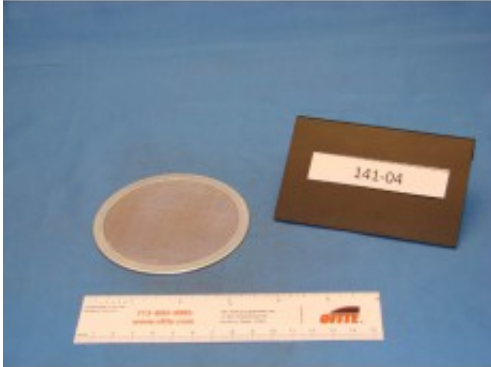

Screen for API Filter Press, 60-Mesh

Brand:
Product Code: 141-04
Availability: 165
Lead Time: 90