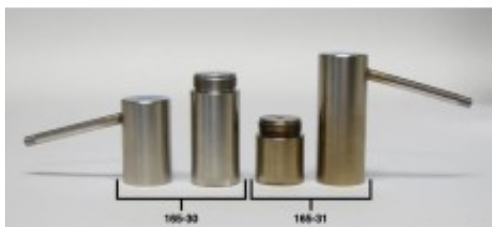

Retort Chamber with Lid, 10 mL

Brand:

Product Code: 165-31

Availability: 105

Lead Time: 60

Description

This 10 mL Retort Chamber with Lid fits into the heating jacket for any of the [Removable Retorts](/products/drilling-fluids/product/2357-retort-removable) listed below:

- #165-00 - 10 mL, 115 Volt
- #165-10 - 10 mL, 230 Volt
- #165-80-00 - 20 mL, 115 Volt
- #165-80-01 - 20 mL, 230 Volt